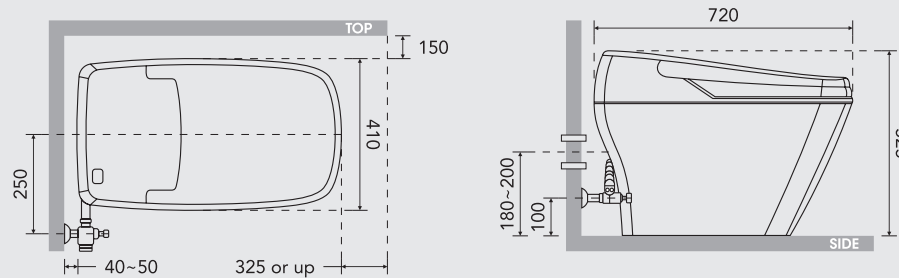

LED 燈照明功能
LED Lighting Function

TCB-080SA
D720×W410×H525mm

Made in Korea

UV 消毒燈功能
UV LED Sterilization

TCB-090SA
D725×W410×H525mm

TCB-8500B
D720×W465×H525mm

PB-707S
D720×W410×H565mm

安裝施工尺寸圖

傳統水箱式

用水量大
Water tank type with more consumption of water.

舊式
Old type

03
10cm 寬舒適座圈
10cm Wide Seat

10cm 符合人體工學設計
方形座圈，適合不同體重人士
10cm width in ergonomically designed, suitable for different weight of people.